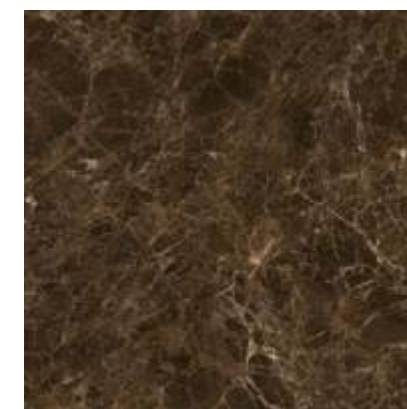

Emperador Classic

1200x	Finish : Lustrous
1200mm	Thickness : 9 mm

Their magnificent glow enhances the vintage styling of your home as well as providing an ambiance that is rich and inviting.