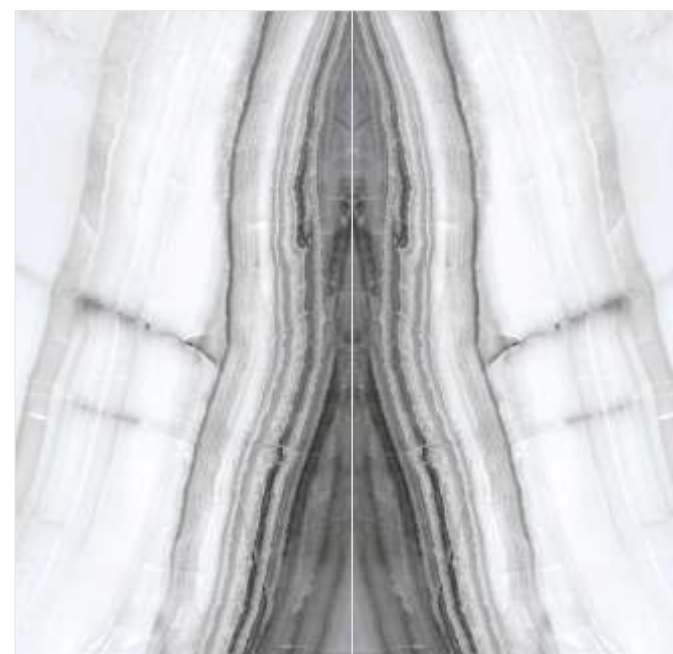

Graphite Onyx

1200x Finish : Lustrous
2400mm Thickness : 9 mm