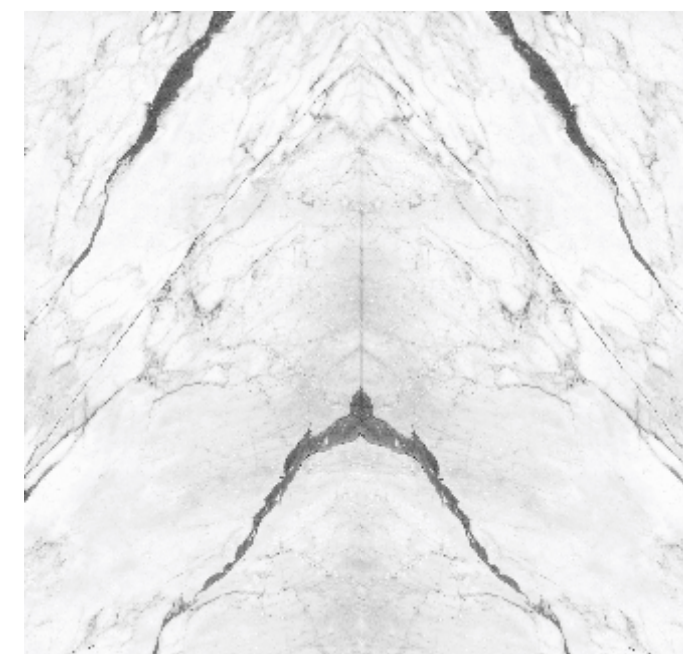

Statuario

1600x Finish : Crystalline | Rustic Matt
3200mm Thickness : 6, 9, 12mm